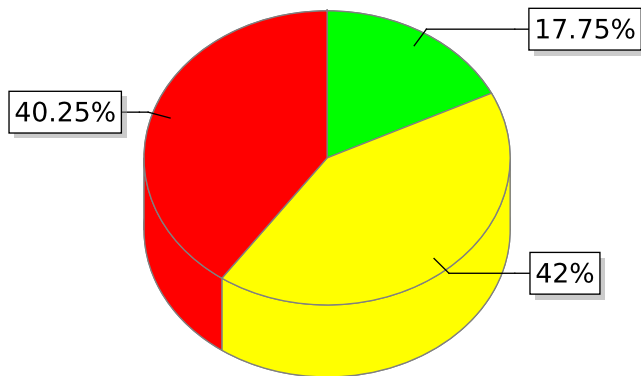

ANALYSIS

FLOWERING ESTIMATOR

Crop: **Canola**

Field area: **8.01 Hectare**

Growing Stage: **Flowering**

Analysis name: **Flowering Stages**

FLOWERING LEVEL TABLE

Flowering level	%	Hectare
<b>Full Flowering</b>	17.75%	1.42
<b>Flowering</b>	42%	3.36
<b>No flowering</b>	40.25%	3.22

FLOWERING percentage is:

**59.75% field**

**Flowering estimator**

helps growers detect crop flowering levels, easily evaluate plant growth stage and make more informed decisions about their plants

**ANALYSIS**

**FLOWERING ESTIMATOR**

Crop: **Canola**

Field area: **8.01 Hectare**

Growing Stage: **Flowering**

Analysis name: **Flowering Stages**

Result Map

Location Map