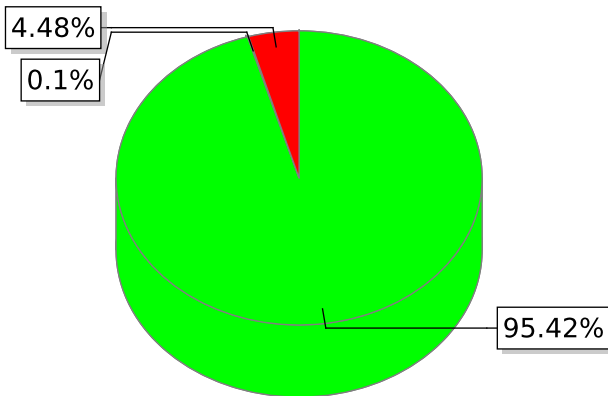

PLANT HEALTH MONITORING

WEED ANALYSIS

Crop: **Wheat**

Growing Stage: **N/A**

Field area: **10.12 Acre**

Analysis name: **Field3**

STRESS LEVEL TABLE

Stress level	%	Acre
● No Weed	95.42%	9.66
● Potential weed	0.1%	0.01
● Weed Stress	4.48%	0.45

Total WEED STRESS Area:

0.4 ac = 5% field

Plant Health Monitoring

helps growers detect stress early, easily evaluate the extent of the damage and make more informed decisions about treatment

PLANT HEALTH MONITORING

WEED ANALYSIS

Crop: **Wheat**

Field area: **10.12 Acre**

Growing Stage: **N/A**

Analysis name: **Field3**

Result Map

Location Map